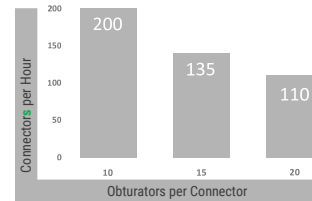

PLUG INSERTION MACHINE

AUTOMATIC PLUG INSERTION

The development of our Plug Insertion Machine was made with rounded plugs in mind

PIECES OUTPUT

- Insertion rate up to 1.2s per plug
- Up to 300 connectors per hour
- Real time insertion monitoring

Main Features

- Automatic plugs insertion
- Assures the height and correct positioning of the plugs
- Connectors feeding ramp (up to fifty connectors)
- Exit ramp for automatic connectors output
- Easy setup for different plugs configuration
- Red tower light flashes to signal empty feed ramp
- Touchscreen interface