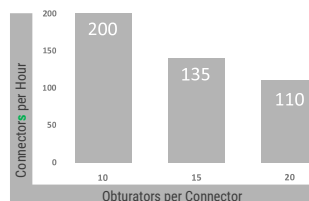

PLUG INSERTION MACHINE

AUTOMATIC PLUG INSERTION

The development of our Plug Insertion Machine was made with rounded plugs in mind

PIECES OUTPUT

- Insertion rate up to 1.2s per plug
- Up to 300 connectors per hour
- Real time insertion monitoring

Main Features

- Automatic plugs insertion
- Assures the height and correct positioning of the plugs
- Connectors feeding ramp (up to fifty connectors)
- Exit ramp for automatic connectors output
- Easy setup for different plugs configuration
- Red tower light flashes to signal empty feed ramp
- Touchscreen interface