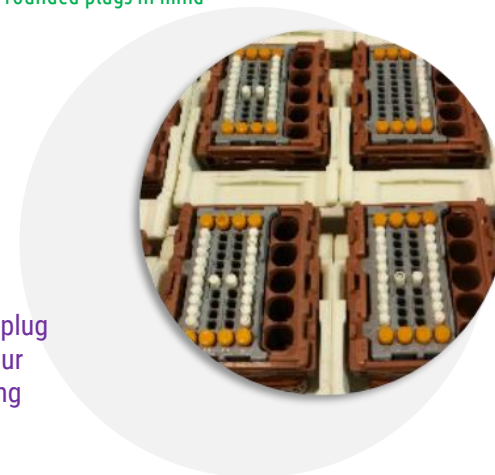

PLUG INSERTION MACHINE

AUTOMATIC PLUG INSERTION

The development of our Plug Insertion Machine was made with rounded plugs in mind

PIECES OUTPUT

- Insertion rate up to 1.2s per plug
- Up to 300 connectors per hour
- Real time insertion monitoring

Main Features

- Automatic plugs insertion
- Assures the height and correct positioning of the plugs
- Connectors feeding ramp (up to fifty connectors)
- Exit ramp for automatic connectors output
- Easy setup for different plugs configuration
- Red tower light flashes to signal empty feed ramp
- Touchscreen interface

Specifications

Connector ID: 7287432630
Plug ID: 71583738

Voltage: 230 VAC / 50 Hz
Max. Current: 16A
Air Pressure: 5 to 6 Bar
(Pmax=7 Bar)

Dimensions: 1200 x 1000 x 1075 mm
Weight: 171 Kg